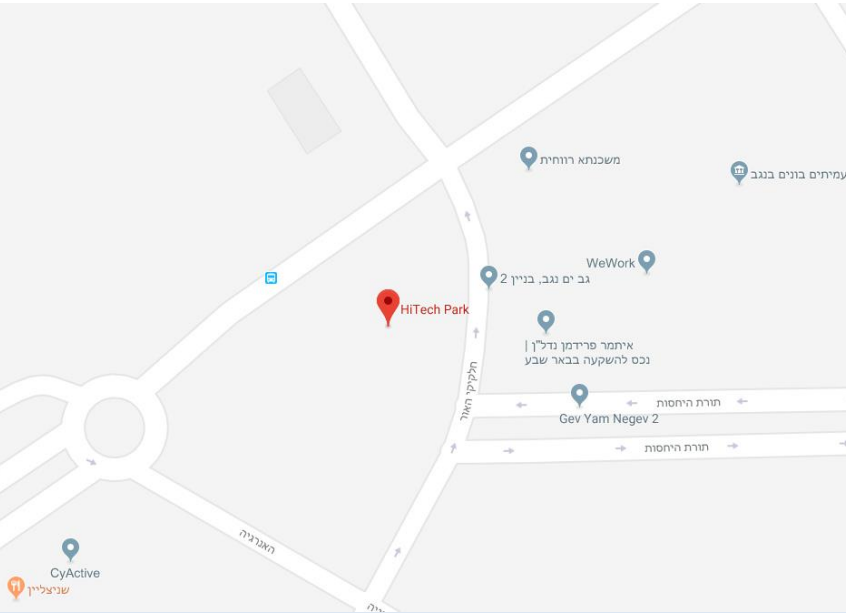

# Arrival Instructions to BGN Technologies

**Address:**  
The Advanced Technology Park, 77 Ha'Energiya Street,  
Building 1, 3rd floor, Be'er-Sheva.

**Parking:** There is an open parking lot opposite the building.

**If arriving by train:** Get off at Be'er-Sheva North-University station, exit from the train station, turn right and take the escalator to the bridge leading to the park area. Building 1 is the building right next to the bridge.