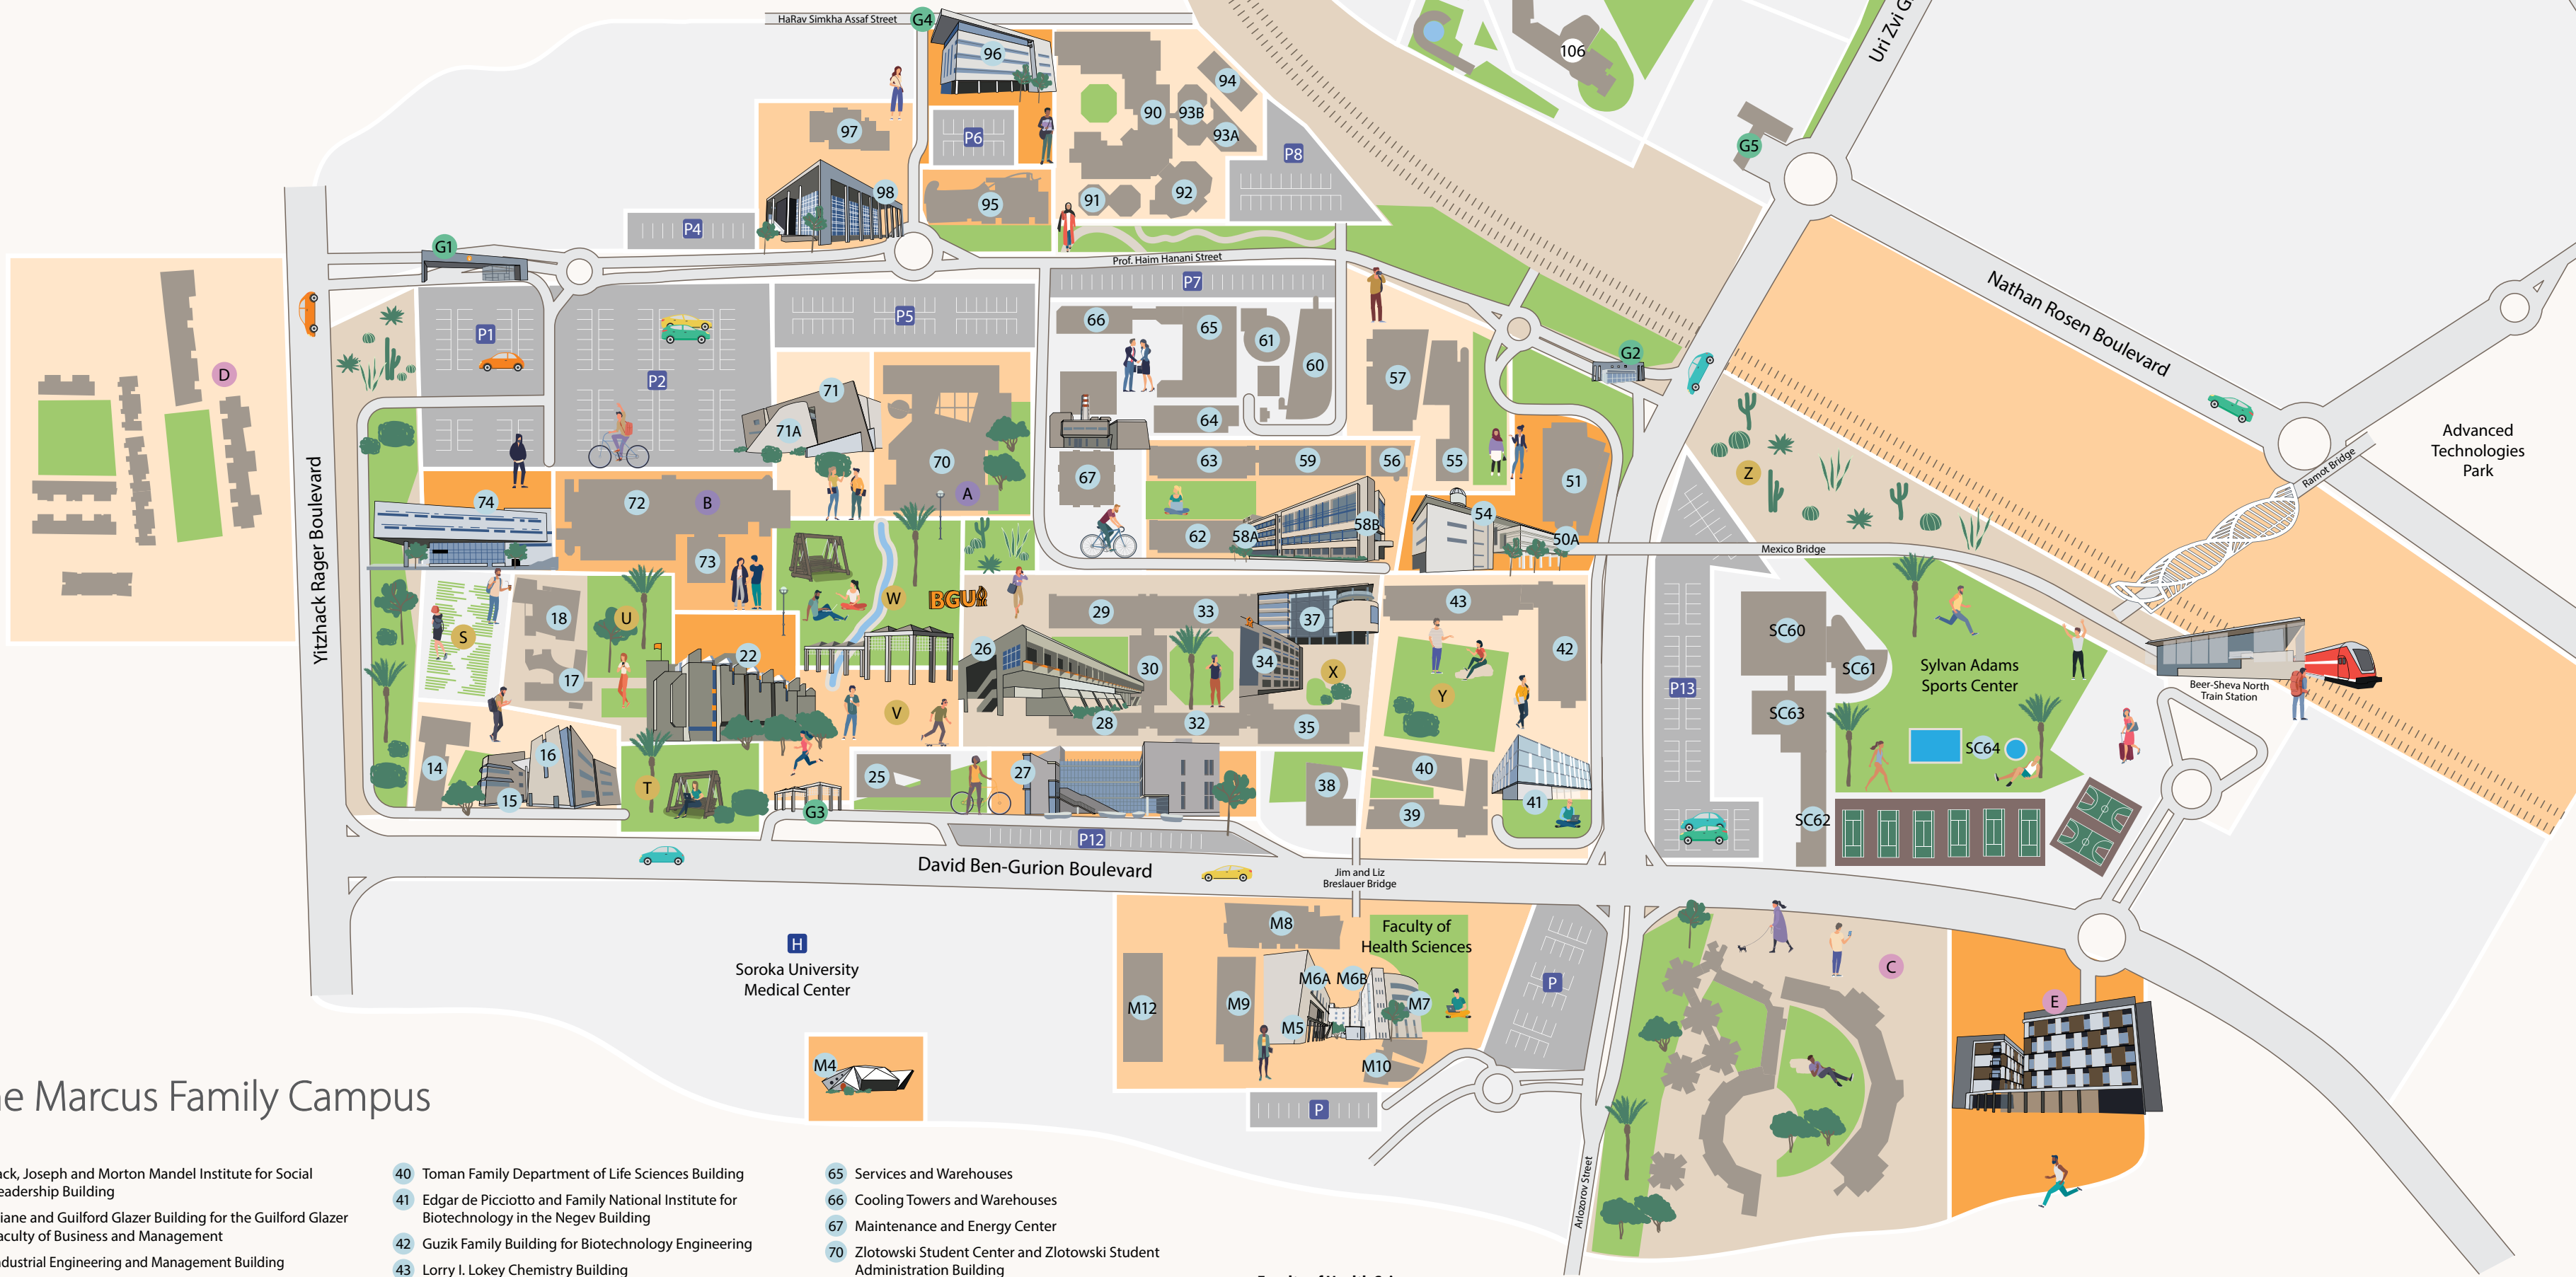

Ben-Gurion University of the Negev (BGU)

20,000 students | 800 senior faculty members | 3 campuses, in Beer-Sheva, Sde Boker, and Eilat
 6 faculties: Humanities & Social Sciences, Health Sciences, Engineering Sciences, Natural Sciences, Business & Management, and Desert Research | 12 schools | 6 affiliated medical facilities.

The Marcus Family Campus

- 14 Jack, Joseph and Morton Mandel Institute for Social Leadership Building
- 15 Diane and Guilford Glazer Building for the Guilford Glazer Faculty of Business and Management
- 16 Industrial Engineering and Management Building
- 17 Spitzer-Salant Building for the Department of Social Work
- 18 Deichmann Building for Community Action
- 22 Zalman Aranne Central Library
- 25 Jusidman Science Center for Youth
- 26 Kreitman Auditorium Building
- 27 Rachel and Max Javit Medical Simulation and Classroom Building
- 28 David and Rosa Goldberger Classroom Building
- 29 Philip and Bernice Krupp Building for Natural Sciences Laboratories
- 30 Sam Gorovoy Building for Natural Sciences
- 32 Pesla Toman Gutman Classroom Building
- 33 Zlotowski Building for Electrical Engineering
- 34 Kreitman-Zlotowski Classroom Building
- 35 Ruth and Heinz-Horst Deichmann Classroom and Computer Lab Building
- 37 Alon Building for Hi-Tech
- 38 Henwood-Oshry Life Sciences Teaching Laboratories Building
- 39 National Institute for Biotechnology in the Negev

- A Yazamut 360°
- B BGU International Welcome Center
- C Zlotowski Dormitory Complex (Gimmel dormitories)
- D Eric F. and Lore Ross Student Village (Dalet dormitories)
- E Graduate Students Residence
- F Student Village on North Campus and U-Tel Guest Apartments
- S Deichmann Plaza
- T Udi Garden
- U Suzanne Zlotowski Garden
- V Cummings Plaza
- W Kreitman Plaza
- X Staschower Plaza
- Y Fira and Efim Guzik Plaza
- Z Sharon Houminer Garden