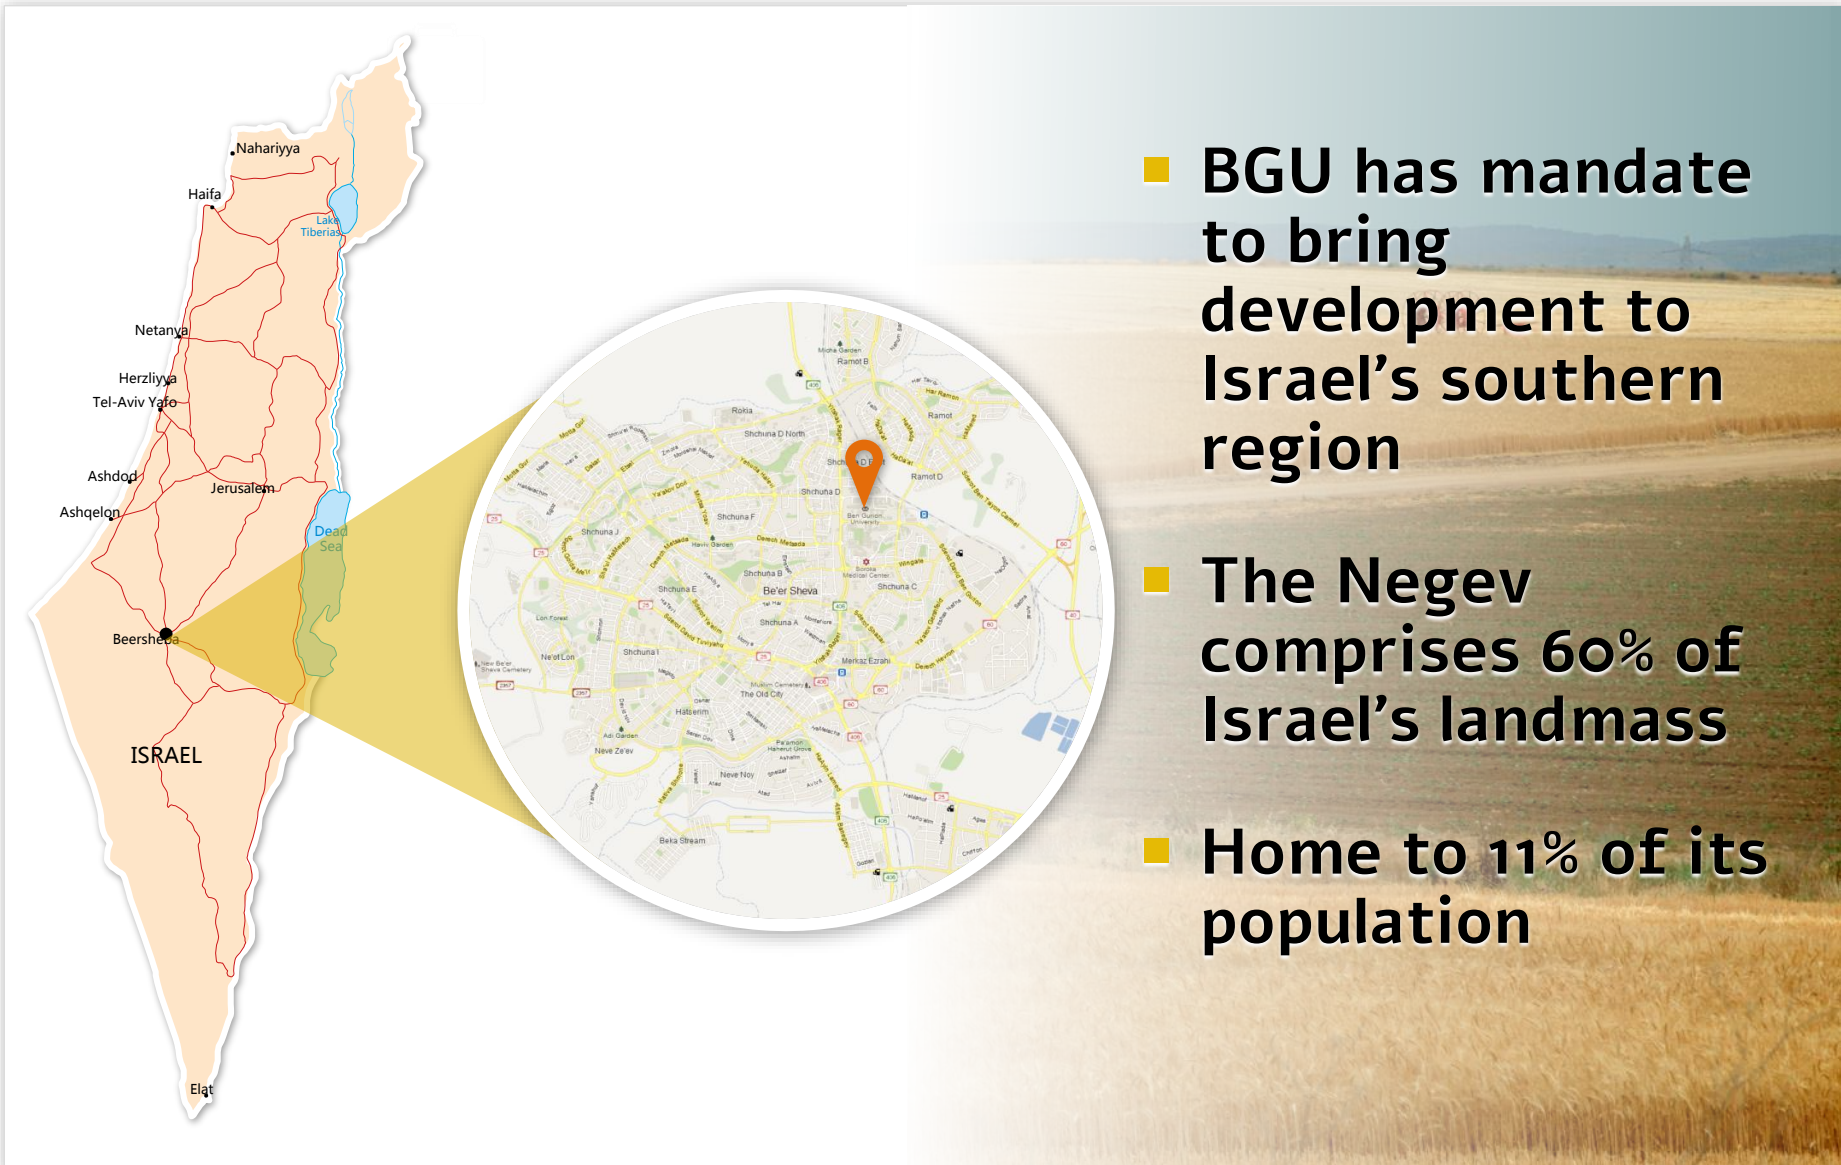

### #38 in world ranking

## 80

“Open Apartments” in Beer-Sheva, where students live and work in the community.

the Community Action Unit

- **BGU has mandate to bring development to Israel's southern region**
- **The Negev comprises 60% of Israel's landmass**
- **Home to 11% of its population**